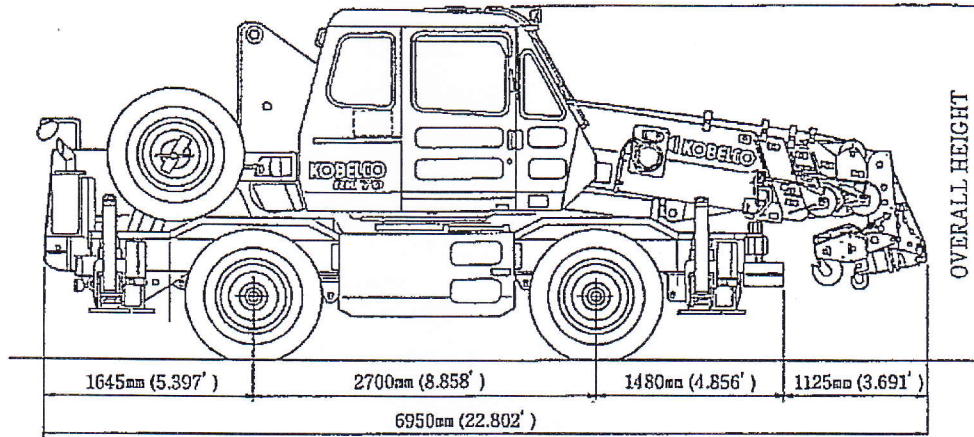

KOBELCO RK70

7 tonne

UNIVERSAL CRANES

PTY LTD

www.universalcranes.com

DIMENSIONS

Fig. 1-1

Tire	10.00-20-14PR	275/80R22.5	13/80R20
	10.00R20-14PR		
Overall Height	2760mm (9.055ft)	2730mm (8.957ft)	2745mm (9.006ft)
Tread	1680mm (5.512ft)	1700mm (5.577ft)	1730mm (5.679ft)
Overall width	1995mm (6.545ft)	1995mm (6.545ft)	2080mm (6.824ft)

UNIVERSAL CRANES

PTY LTD

www.universalcranes.com

KOBELCO RK70

7 tonne

DIMENSIONS