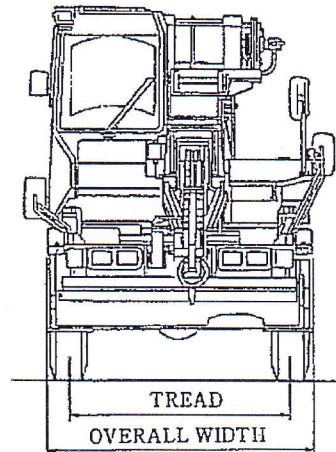

KOBELCO RK70

7 tonne

UNIVERSAL CRANES

PTY LTD

www.universalcranes.com

DIMENSIONS

Fig. 1-1

Tire	10.00-20-14PR	275/80R22.5	13/80R20
	10.00R20-14PR		
Overall Height	2760mm (9.055ft)	2730mm (8.957ft)	2745mm (9.006ft)
Tread	1680mm (5.512ft)	1700mm (5.577ft)	1730mm (5.679ft)
Overall width	1995mm (6.545ft)	1995mm (6.545ft)	2080mm (6.824ft)